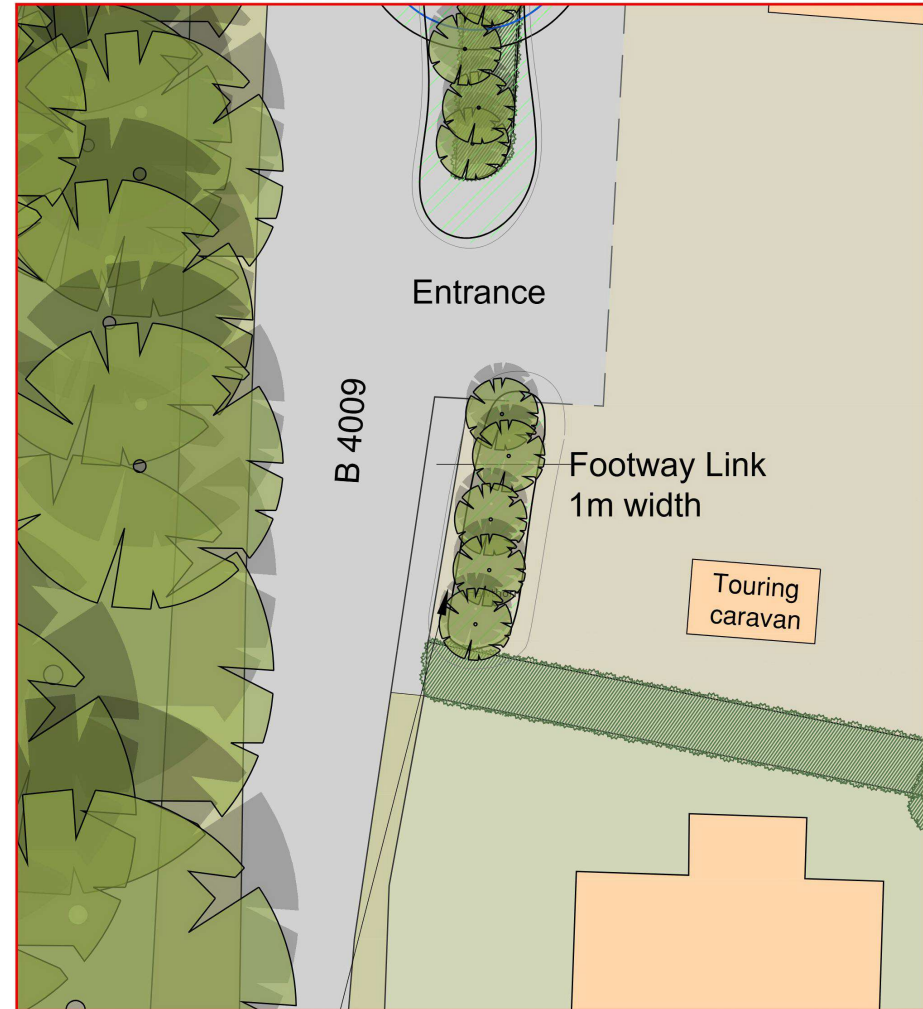

As Proposed Site Plan Detail 1

Repositioning of the hedge planting towards the East

A	23.09.24	Moving Hedge to the East
Rev	Date	Description
Surrey Office 5 Pool House Baverhill Rd Reigate RH2 7RP		London Office No. 1 Croydon 17-18 Addiscombe Rd Croydon CR0 6XT
Date	September 2024	Drawn By DR
Scale	1:200@A3	Checked BW
Client	Randolph Black	
Project	Sandhill, Hermitage, Thatcham, RG18 9XU	
Title	As Proposed Site Plan Detail 1	
Drawing No.	J004472-DD-07	Rev. A