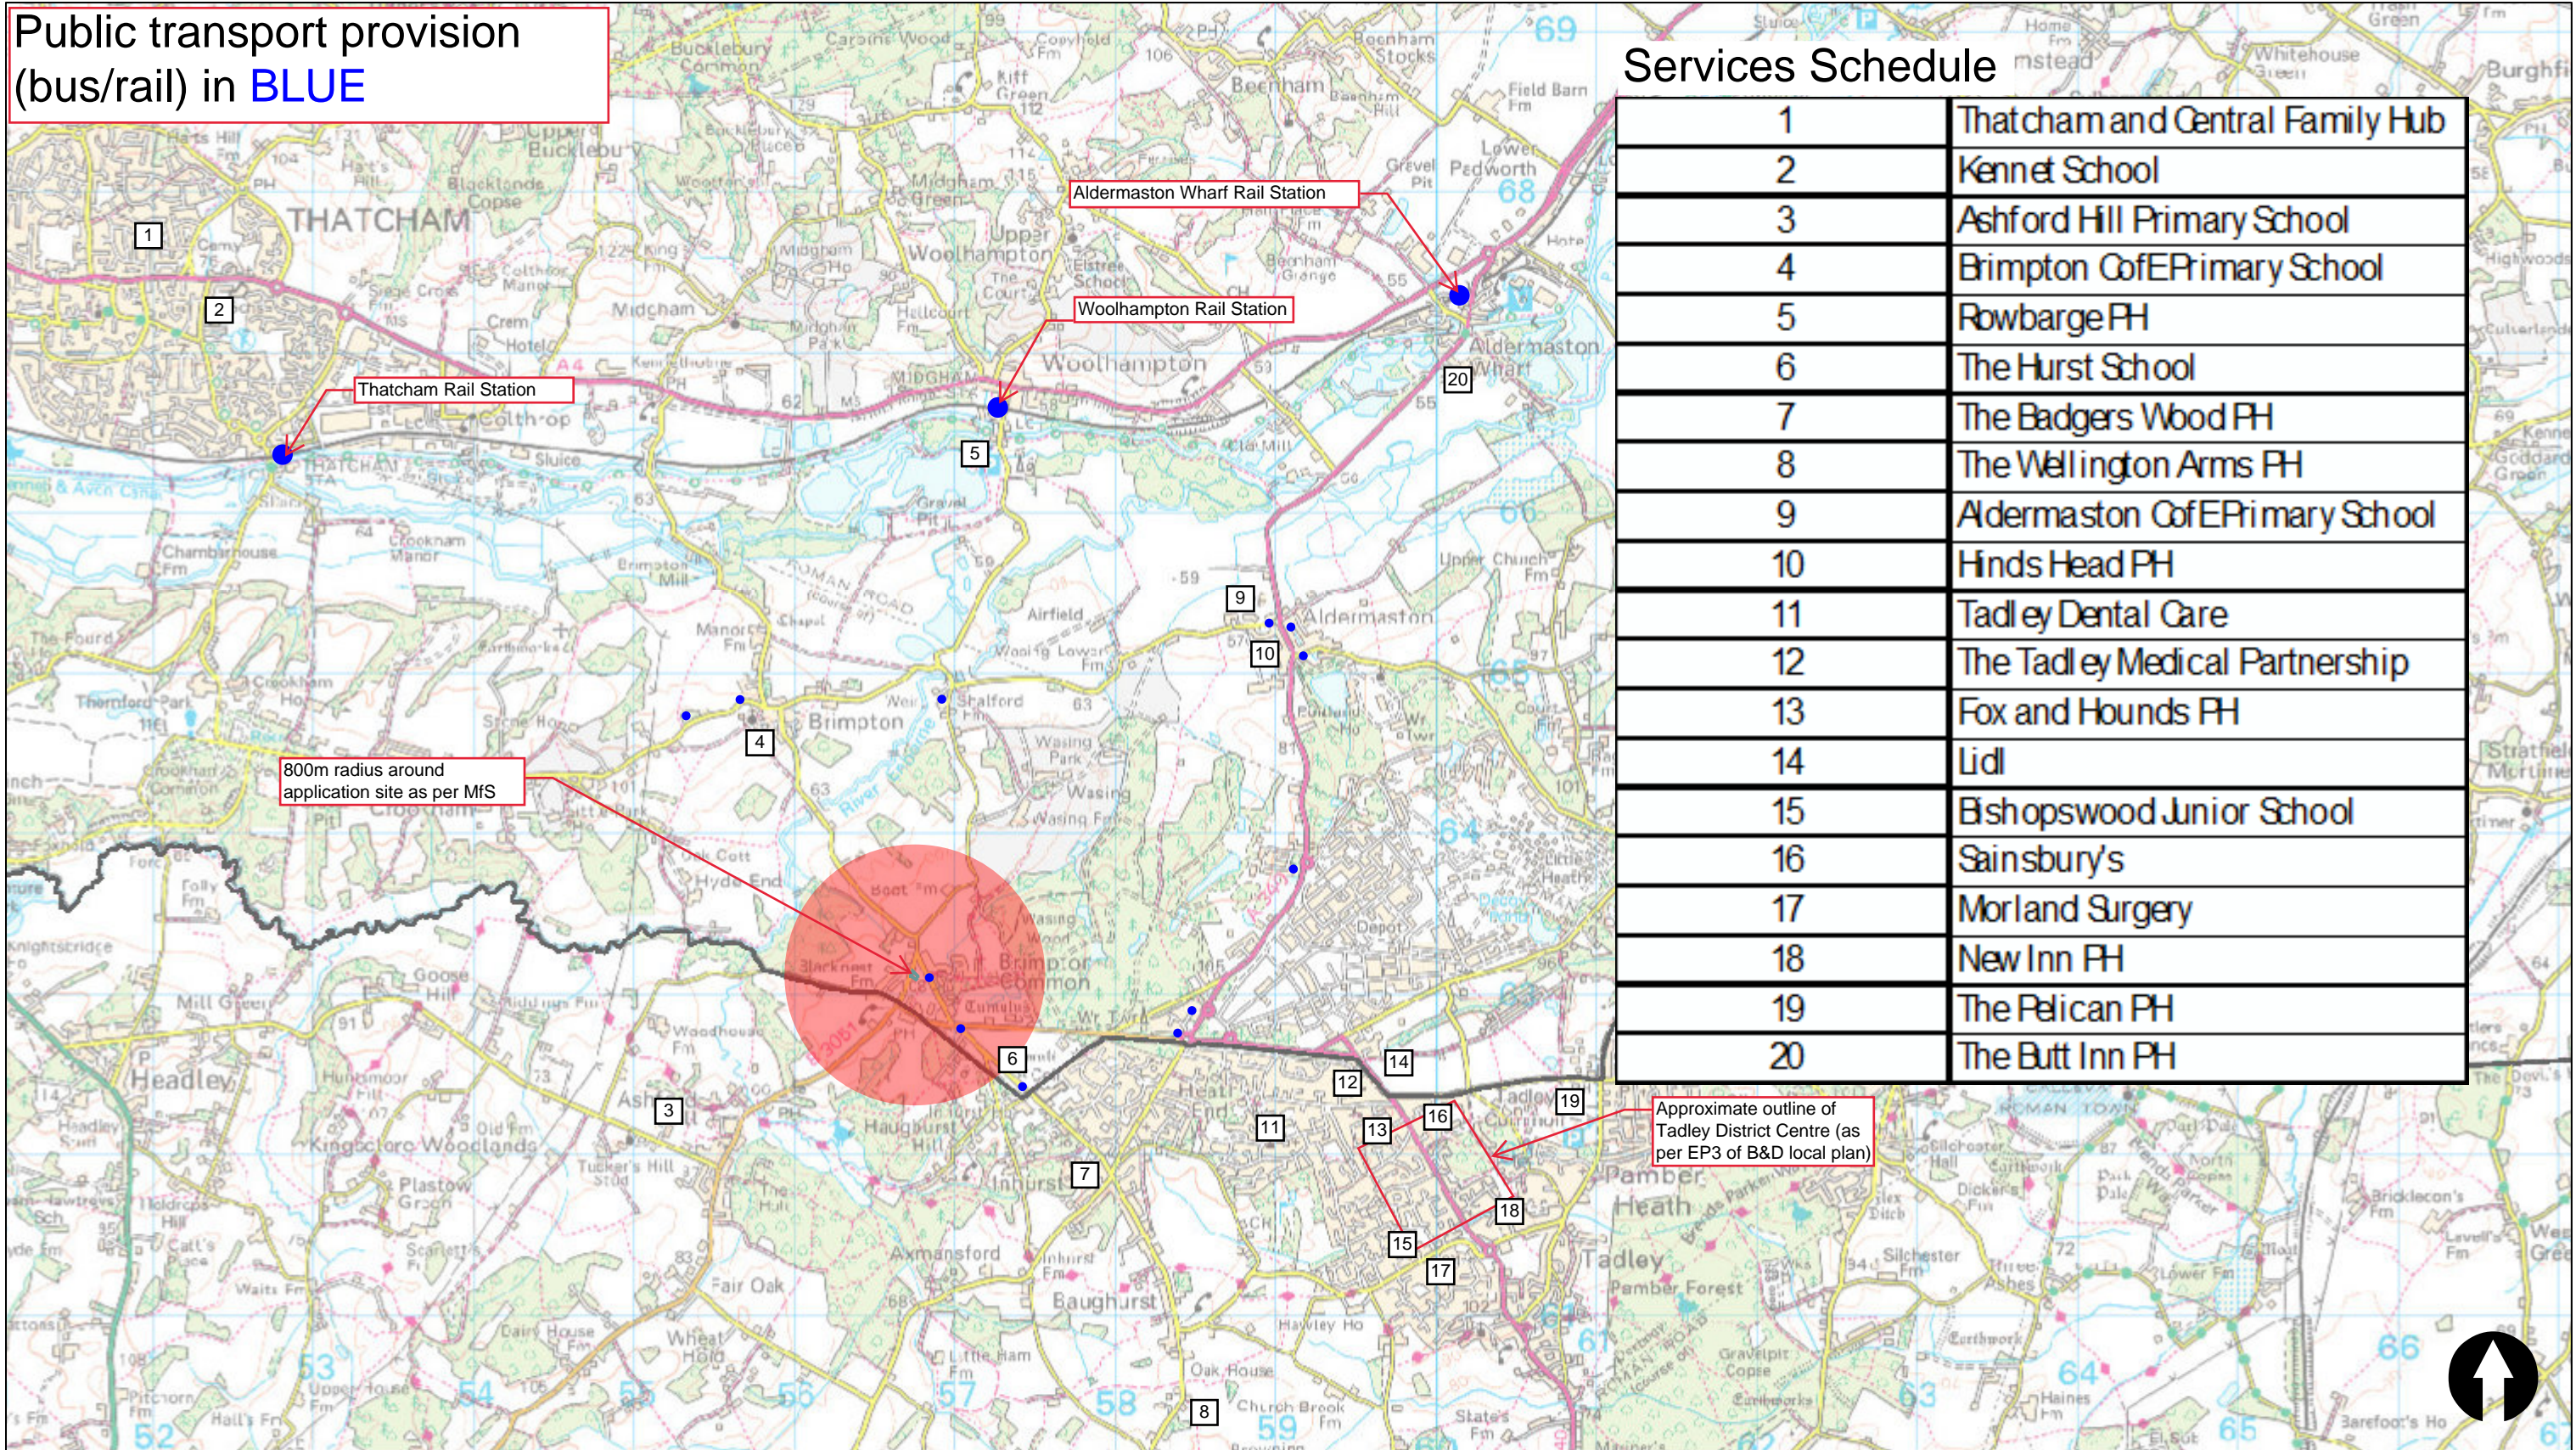

Public transport provision (bus/rail) in **BLUE**

Services Schedule

1	Thatcham and Central Family Hub
2	Kennet School
3	Ashford Hill Primary School
4	Brimpton CofE Primary School
5	Rowbarga PH
6	The Hurst School
7	The Badgers Wood PH
8	The Wellington Arms PH
9	Aldermaston CofE Primary School
10	Hinds Head PH
11	Tadley Dental Care
12	The Tadley Medical Partnership
13	Fox and Hounds PH
14	Lidl
15	Bishopswood Junior School
16	Sainsbury's
17	Morland Surgery
18	New Inn PH
19	The Pelican PH
20	The Butt Inn PH

11/11/2024, 09:44:00

1:40,000

⋮ DISTRICT BOUNDARY

© Natural England copyright. Contains Ordnance Survey data © Crown copyright and database right 2020 | © Environment Agency copyright and/or database right 2020 © NERC (CEH)