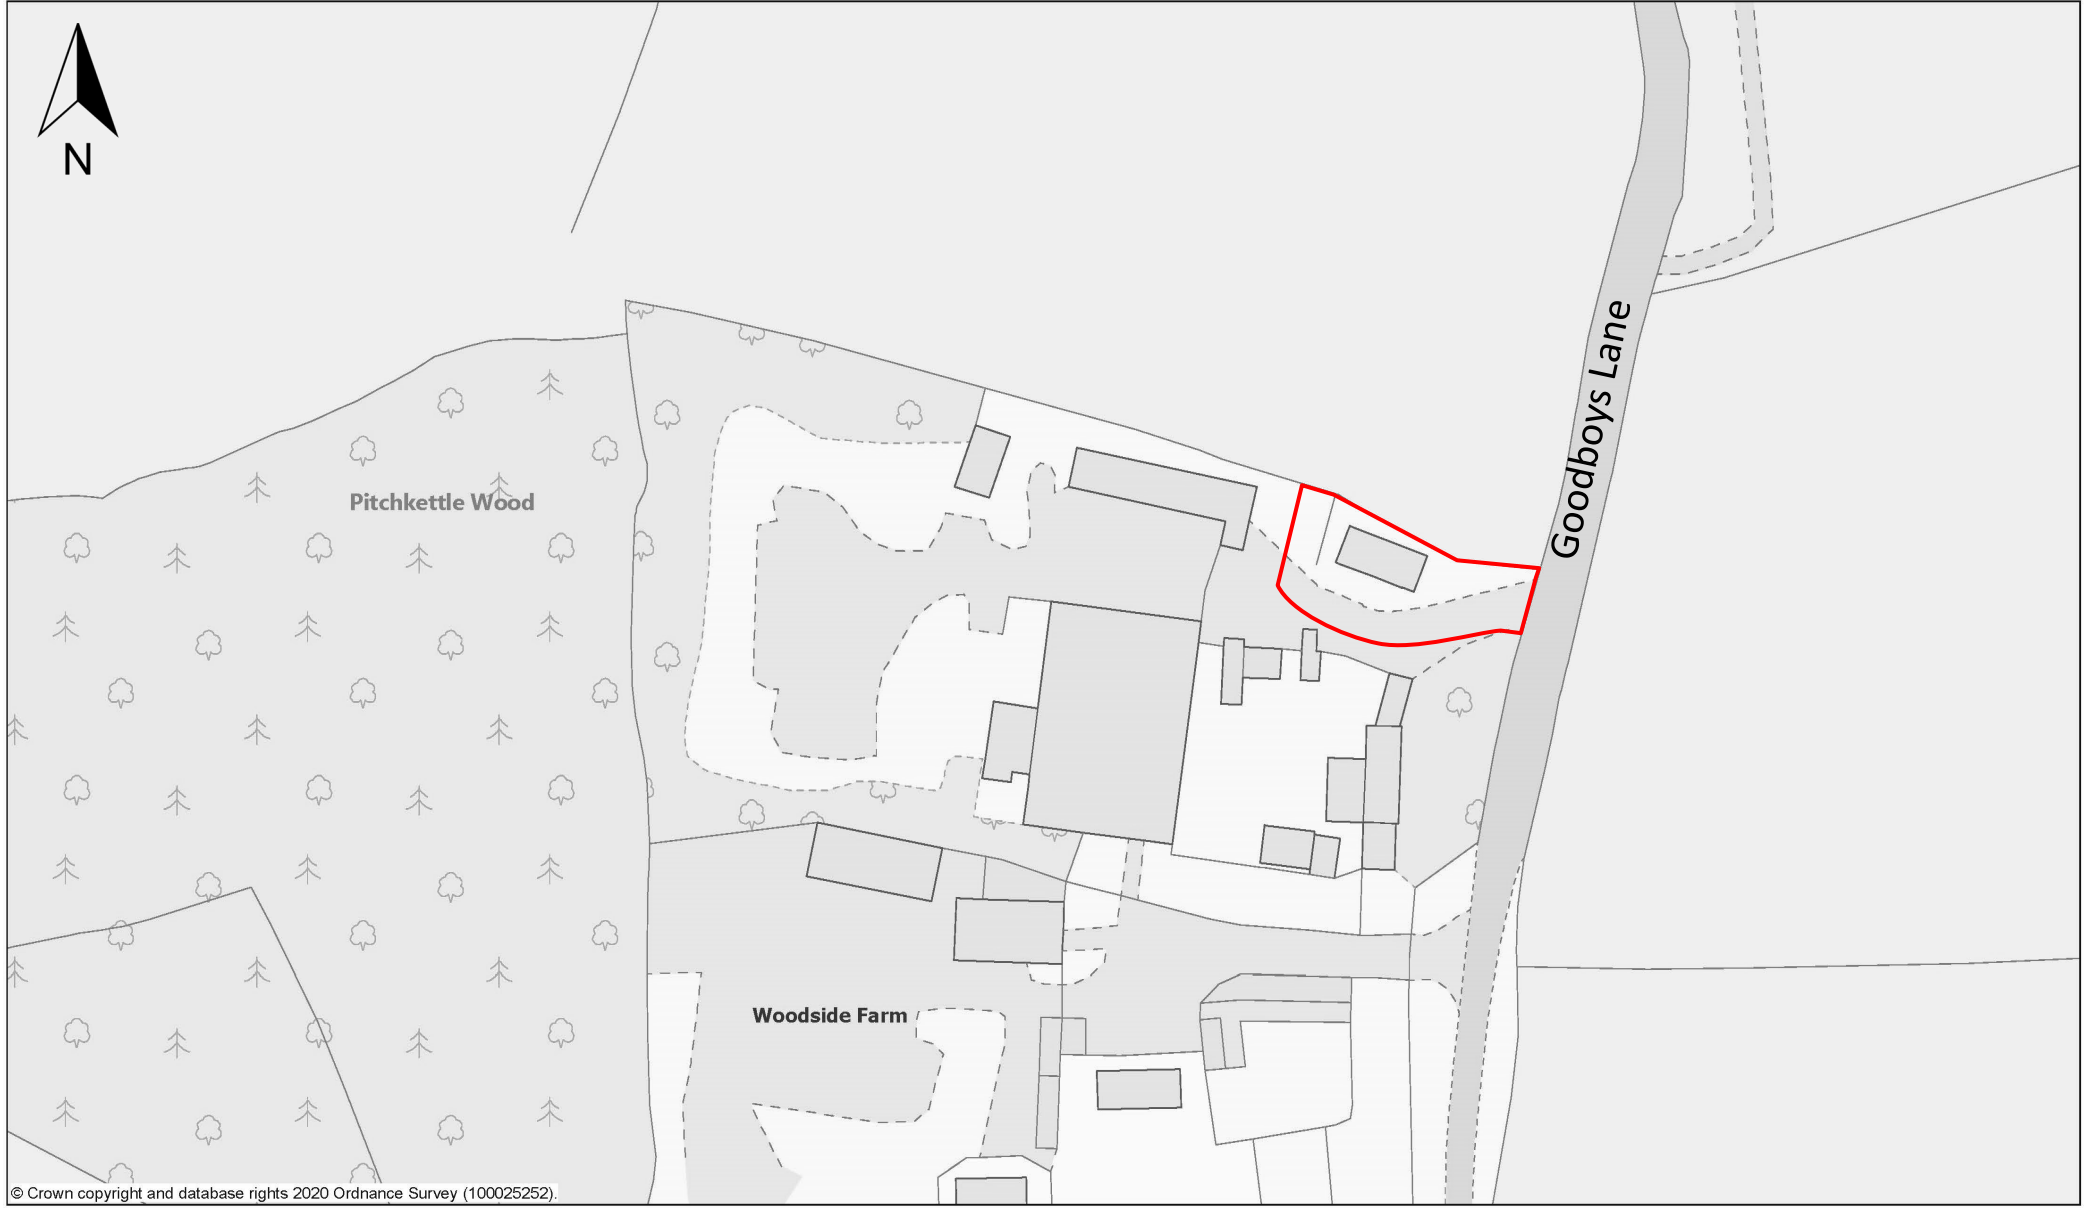

LOCATION PLAN - PITCHKETTLE FARM, GOODBOYS LANE, GRAZELEY GREEN, READING, RG7 1ND - 01-001-01

© Crown copyright and database rights 2020 Ordnance Survey (100025252).

Scale 1:1250