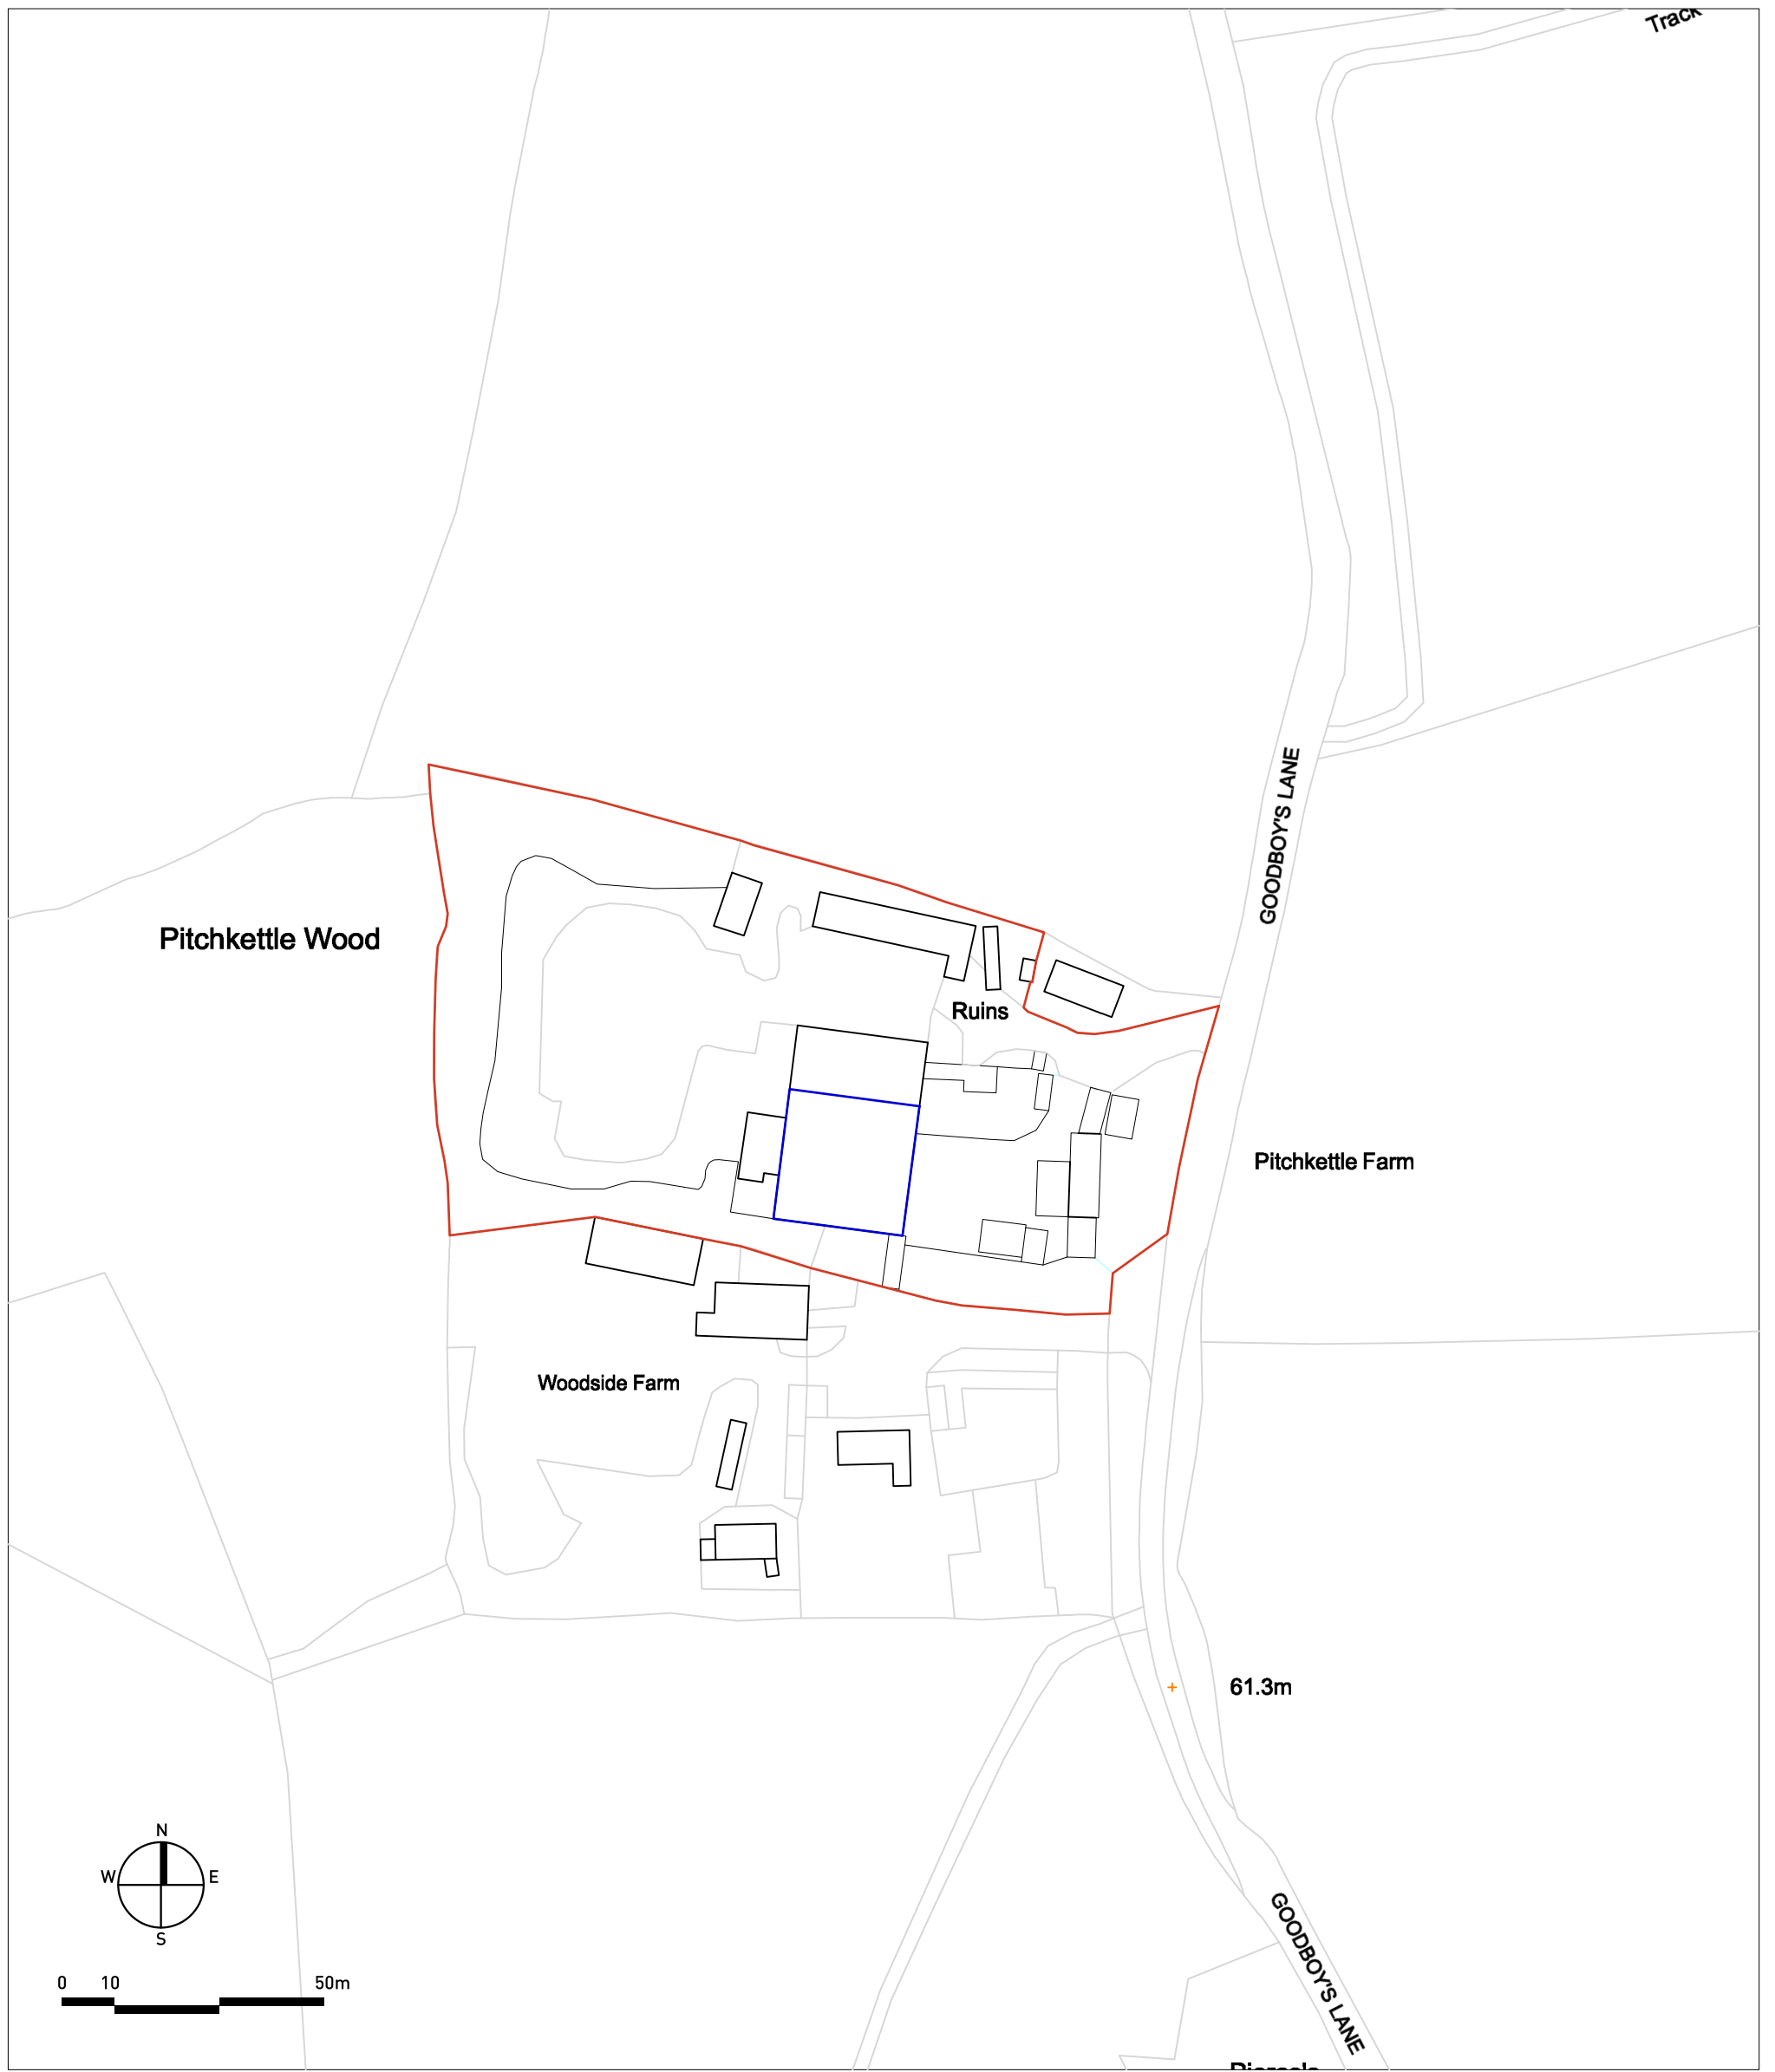

Copyright Pegasus Planning Group Ltd. Crown copyright. All rights reserved. Ordnance Survey Copyright Licence number: 100042093. Promap Licence number: 10002449. Ensisite Licence number: 0100031675. Standard OS licence rights conditions apply. Pegasus accepts no liability for any use of this document other than for its original purpose, or by the original client, or following Pegasus express agreement to such use. T 01286 641777 www.pegasusgroup.co.uk

KEY

-  **SITE BOUNDARY**
-  **LAND USED BY EXISTING RECYCLING BUSINESS**

PITCHKETTLE FARM, GRAZELEY GREEN - SITE PLAN