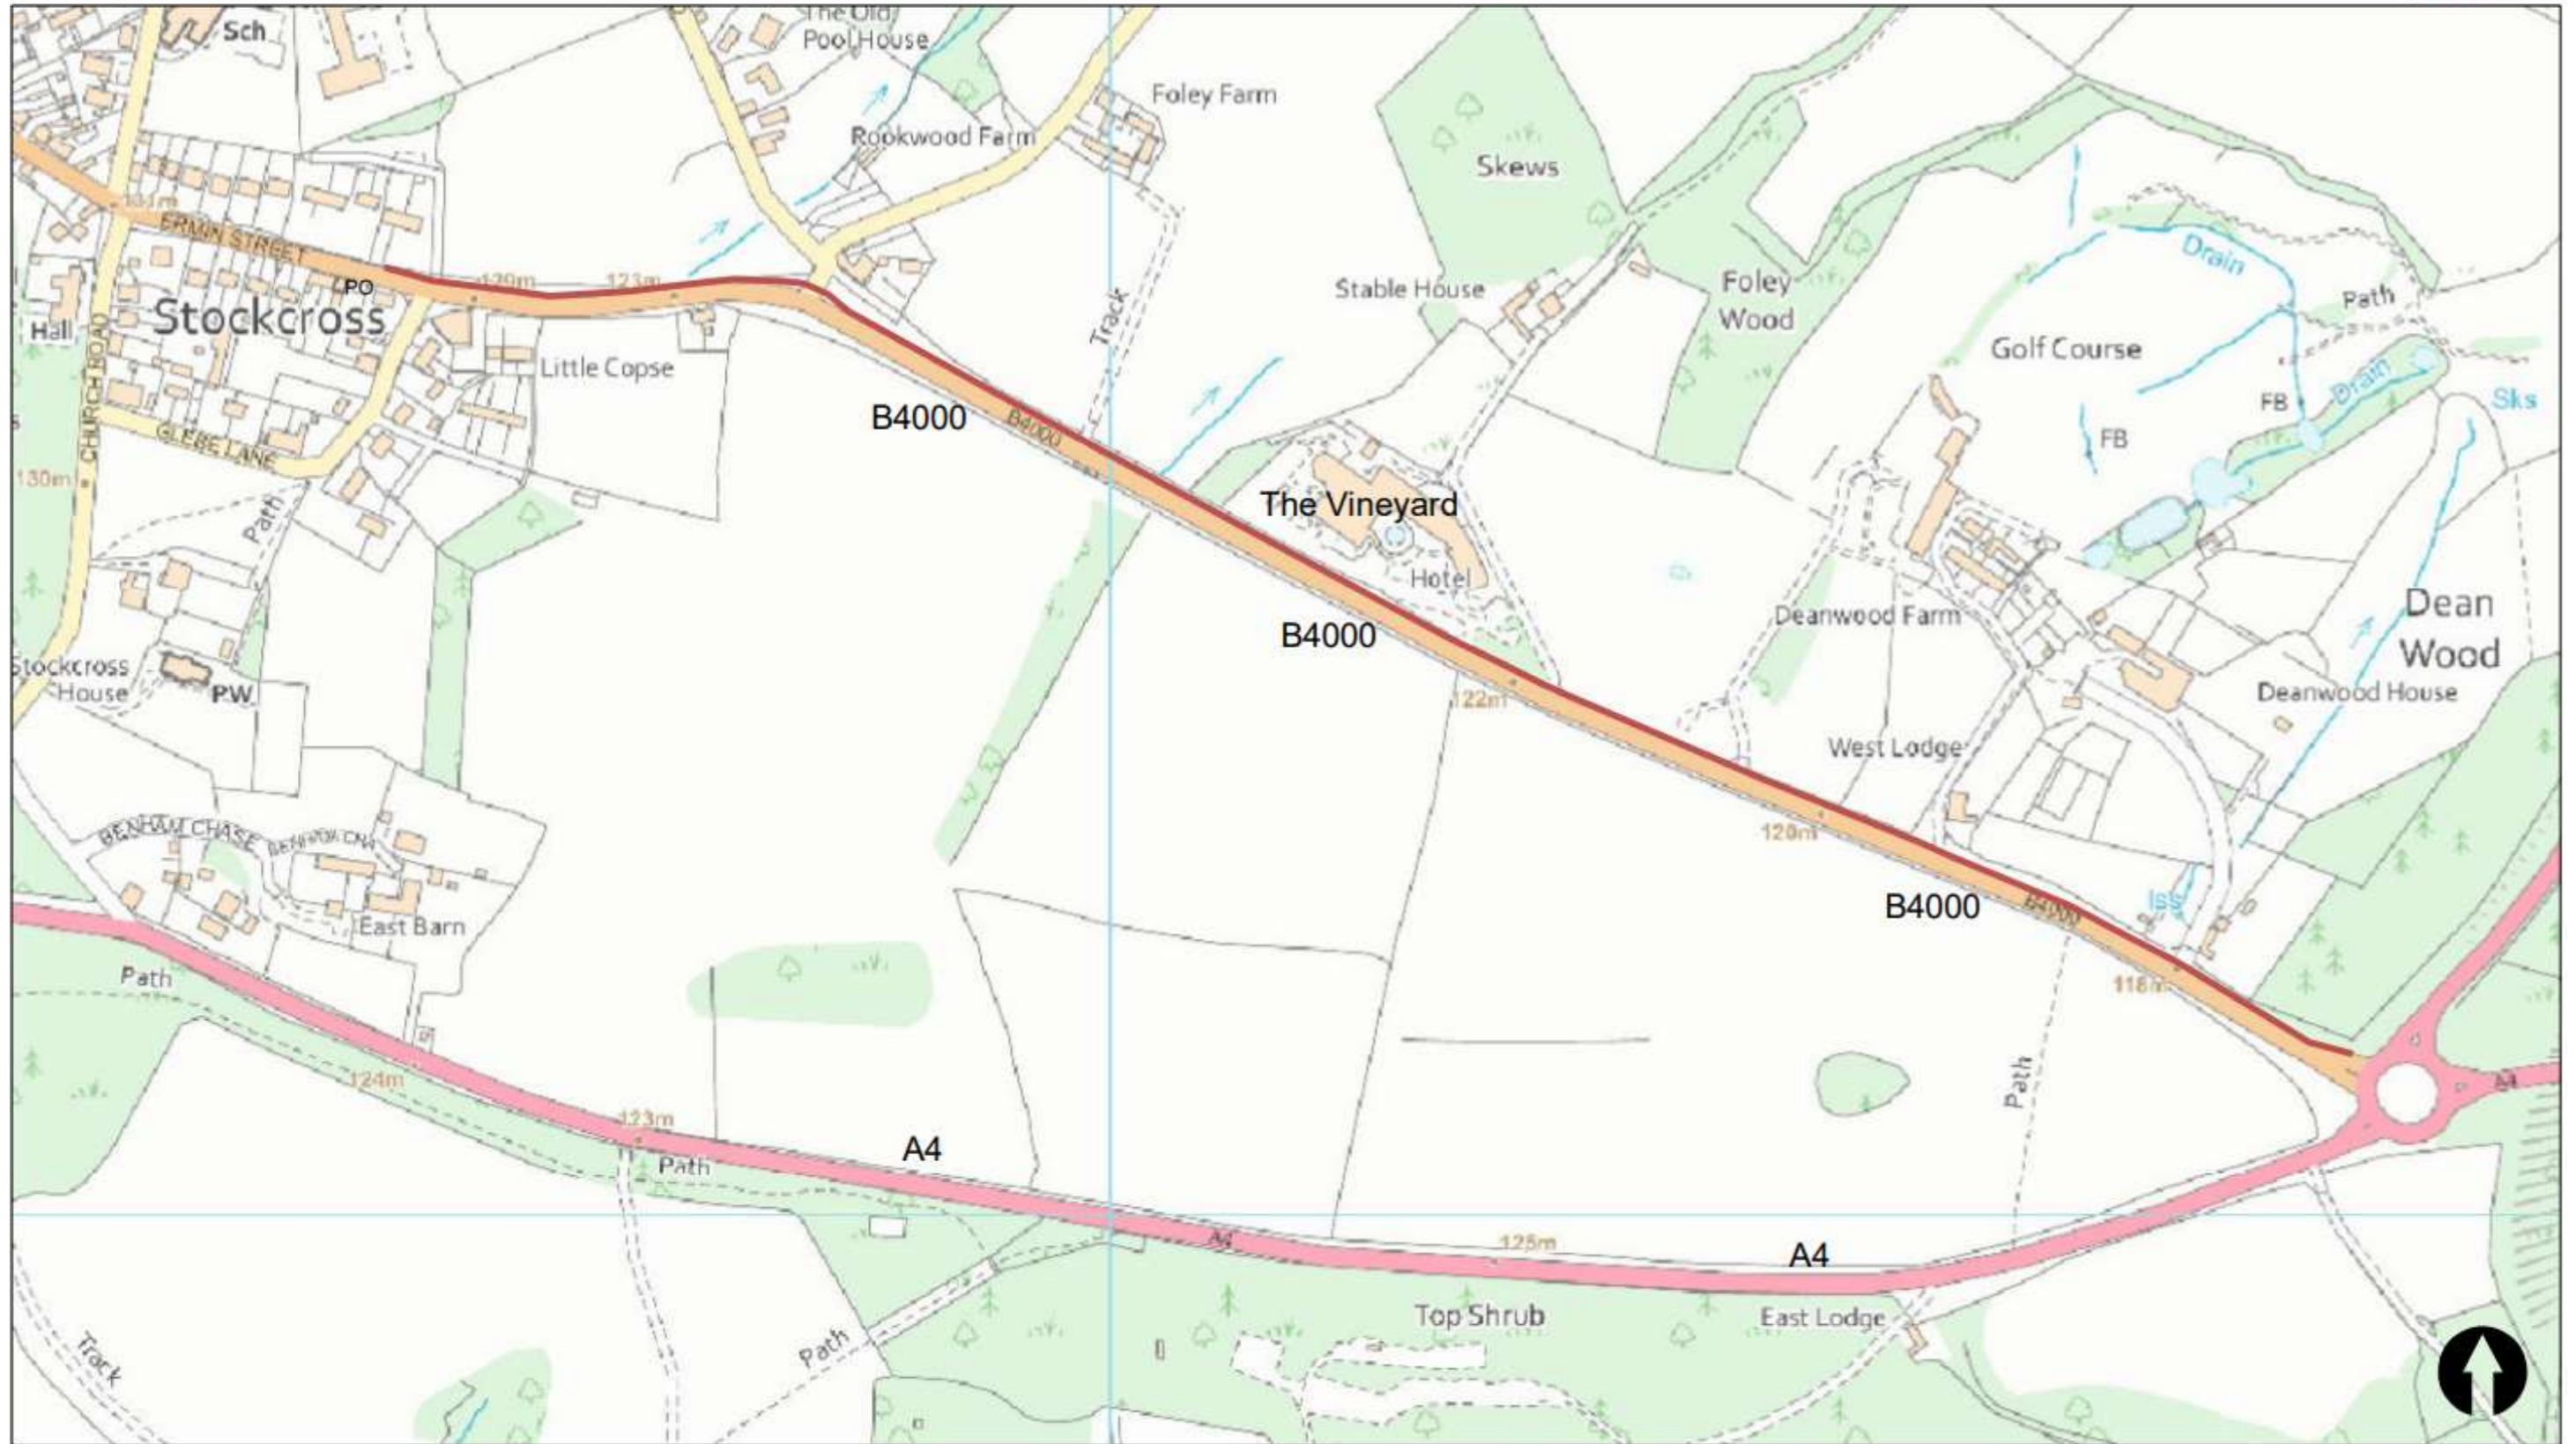

Stockcross Active Travel Path: scheme location

KEY
Alignment for Stockcross Active Travel Path (Stockcross to A4) 

NOT TO SCALE

© Natural England copyright. Contains Ordnance Survey data © Crown copyright and database right 2020 | © Environment Agency copyright and/or database right 2020 © NERC (CEH)