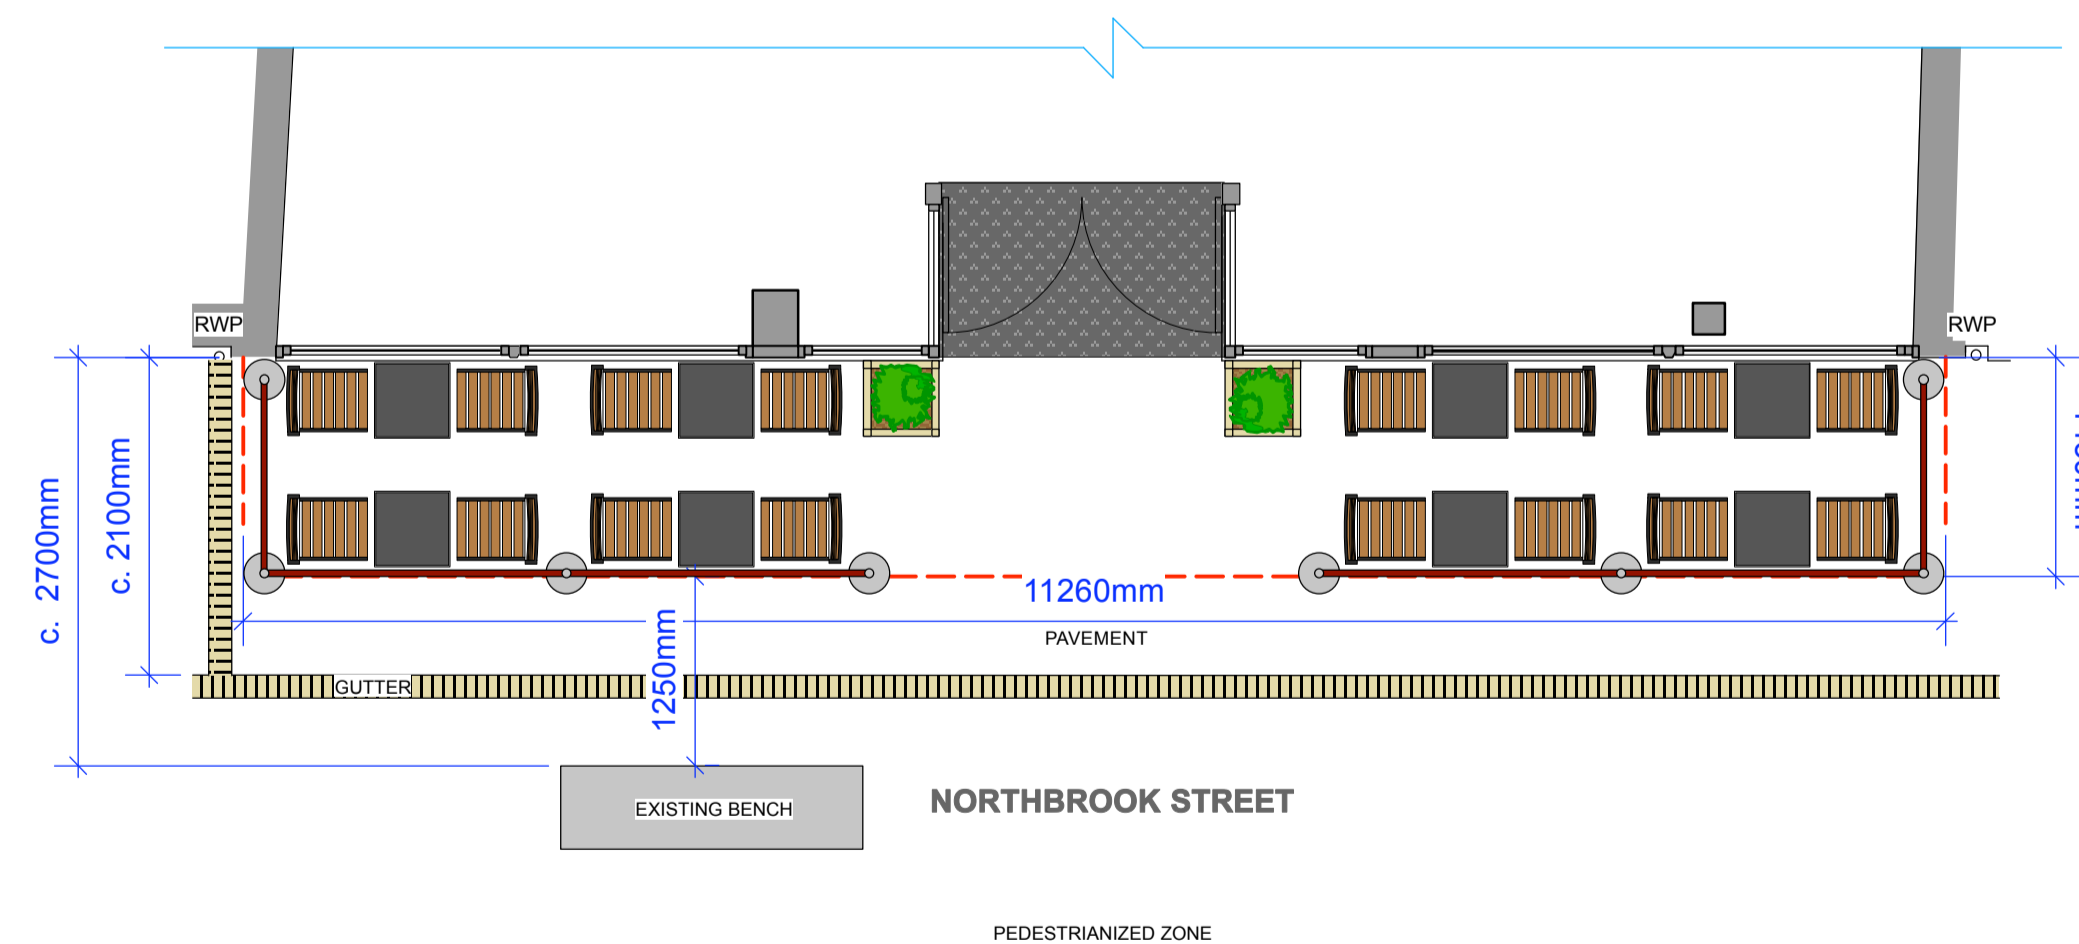

exterior chair:
black and teak slatted chair. Available in RAL 3003 red, black and grey.

exterior table:
500x500mm polyrey G029 folding table with aluminium base.

NORTHBROOK STREET ELEVATION

PHOTO OF EXISTING

FOR APPROVAL

Revision	Date	By	Description
A	30.09.13	PS	shopfront glazing and signage illumination updated to match drawings 1149-PRET 01.0 and 1149-PRET 01.1

Project:
93 Northbrook Street,
Newbury, RG14 1AA

Title:
Proposed External
Seating

Drawn By:	Checked:	Scale:	Drawn Date:	Revised Date:
PS		1:100 (A3)	25.07.13	

Drawing No.:	Sheet No.:	Revision:
1149-PRET 01.2		A

oneredwall
claremont house
22-24 claremont road
surbiton
surrey
KT6 4QU
t. 020 8399 3237
f. 020 8399 3447