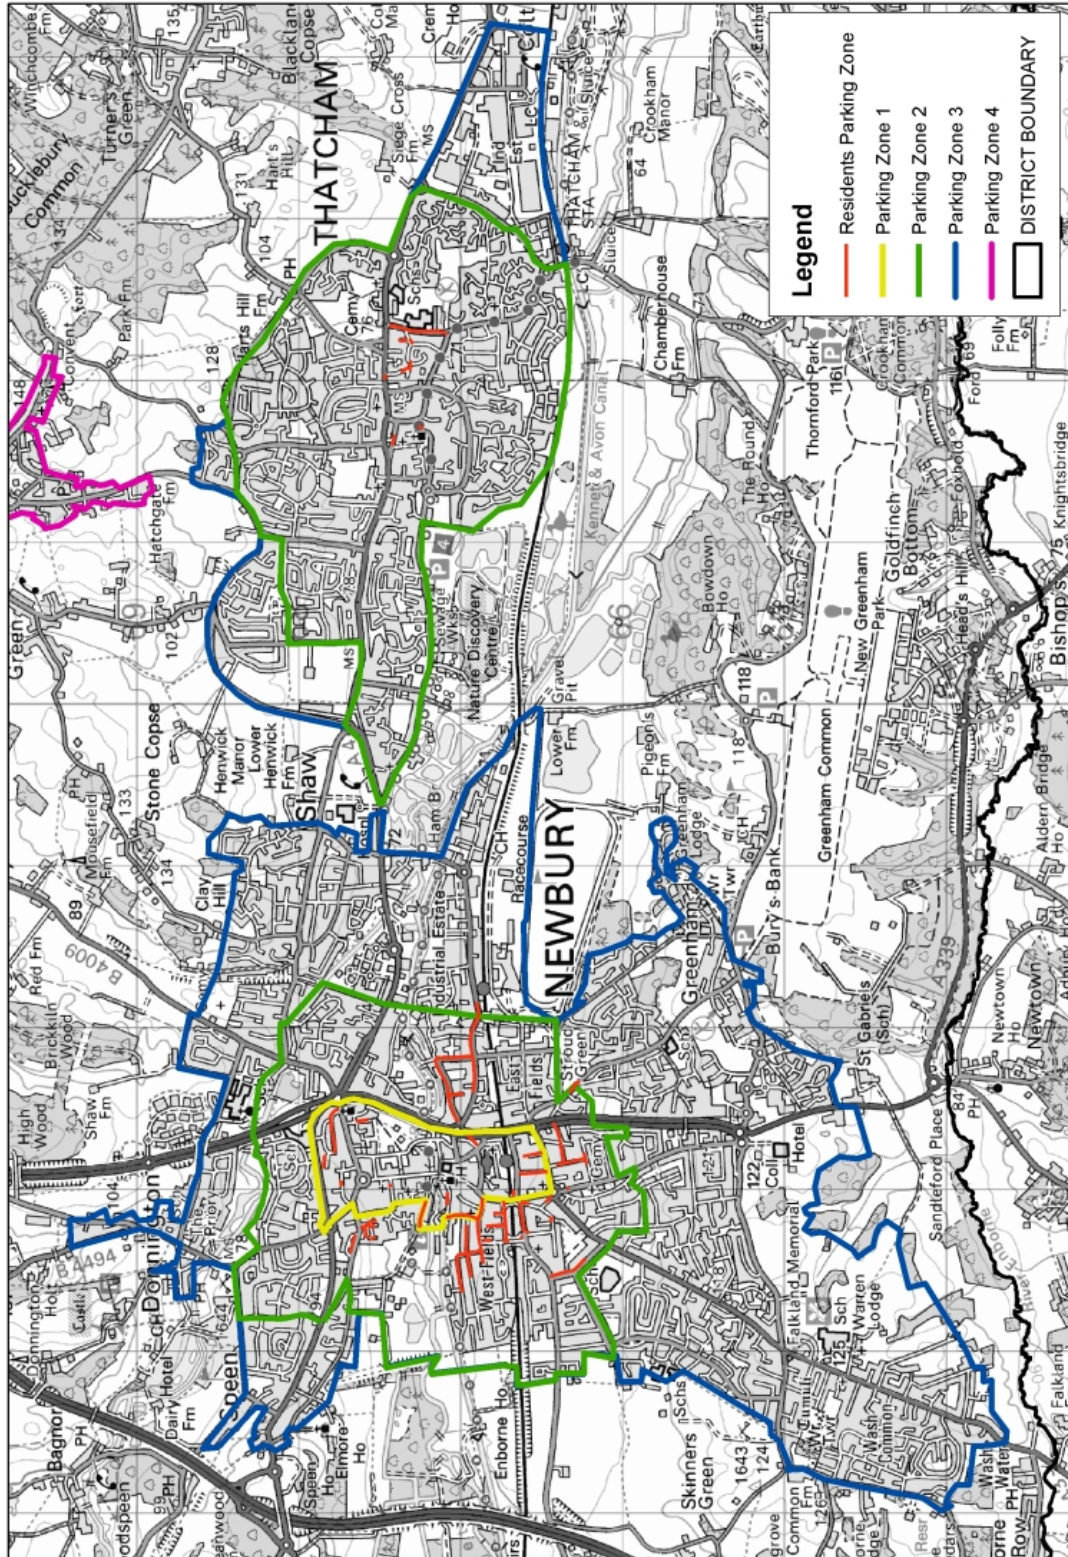

Residential Parking Policy Zones 2

Appendix 2 Residential Parking Policy Zones

Residential Parking Standard Zones - Newbury and Thatcham

Reproduced from Ordnance Survey map with the permission of the Controller of Her Majesty's Stationery Office (c) Crown Copyright 2014. West Berkshire District Council 0100024151.

2 Residential Parking Policy Zones

Residential Parking Standard Zones - Eastern Area and Pangbourne

Reproduced from Ordnance Survey map with the permission of the Controller of Her Majesty's Stationery Office (c) Crown Copyright 2014. West Berkshire District Council 0100024151.

Residential Parking Policy Zones 2

Residential Parking Standard Zones - Burghfield Common and Mortimer

Reproduced from Ordnance Survey map with the permission of the Controller of Her Majesty's Stationery Office (c) Crown Copyright 2014. West Berkshire District Council 0100024151.

2 Residential Parking Policy Zones

Residential Parking Standrad Zones - Hungerford

Reproduced from Ordnance Survey map with the permission of the Controller of Her Majesty's Stationery Office (c) Crown Copyright 2014. West Berkshire District Council 0100024151.