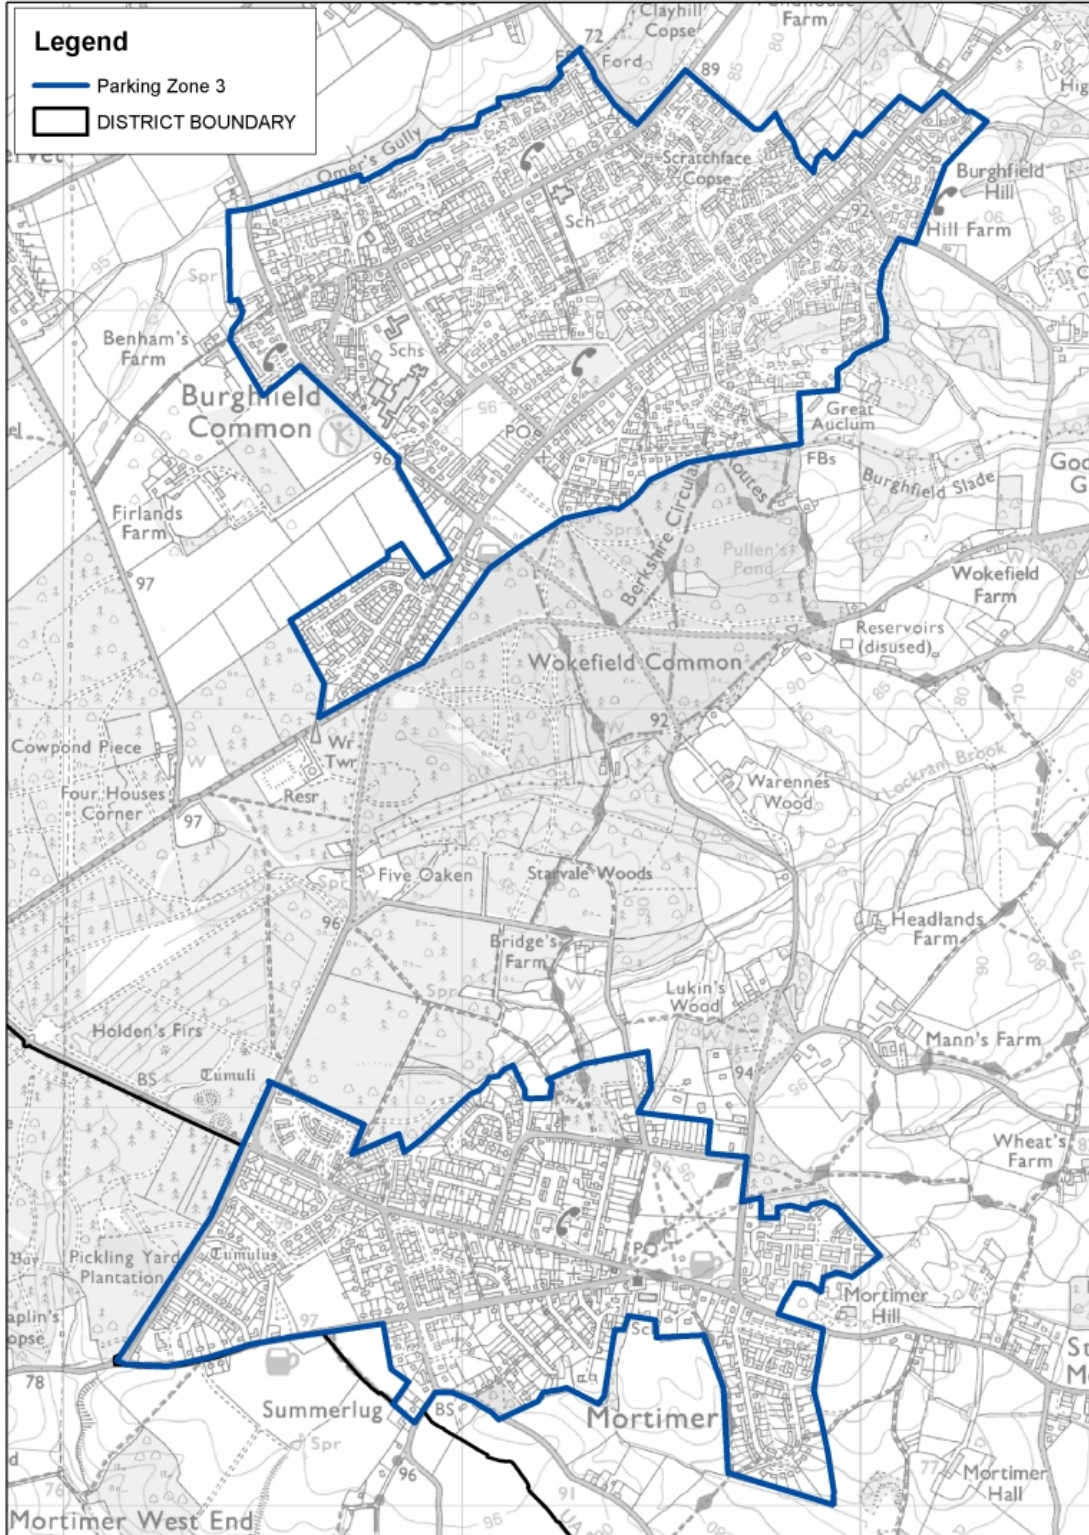

Residential Parking Policy Zones 2

Appendix 2 Residential Parking Policy Zones

Residential Parking Standard Zones - Newbury and Thatcham

Reproduced from Ordnance Survey map with the permission of the Controller of Her Majesty's Stationery Office (c) Crown Copyright 2014. West Berkshire District Council 0100024151.

2 Residential Parking Policy Zones

Residential Parking Standard Zones - Eastern Area and Pangbourne

Reproduced from Ordnance Survey map with the permission of the Controller of Her Majesty's Stationery Office (c) Crown Copyright 2014. West Berkshire District Council 0100024151.

Residential Parking Policy Zones 2

Residential Parking Standard Zones - Burghfield Common and Mortimer

Reproduced from Ordnance Survey map with the permission of the Controller of Her Majesty's Stationery Office (c) Crown Copyright 2014. West Berkshire District Council 0100024151.

2 Residential Parking Policy Zones

Residential Parking Standrad Zones - Hungerford

Reproduced from Ordnance Survey map with the permission of the Controller of Her Majesty's Stationery Office (c) Crown Copyright 2014. West Berkshire District Council 0100024151.