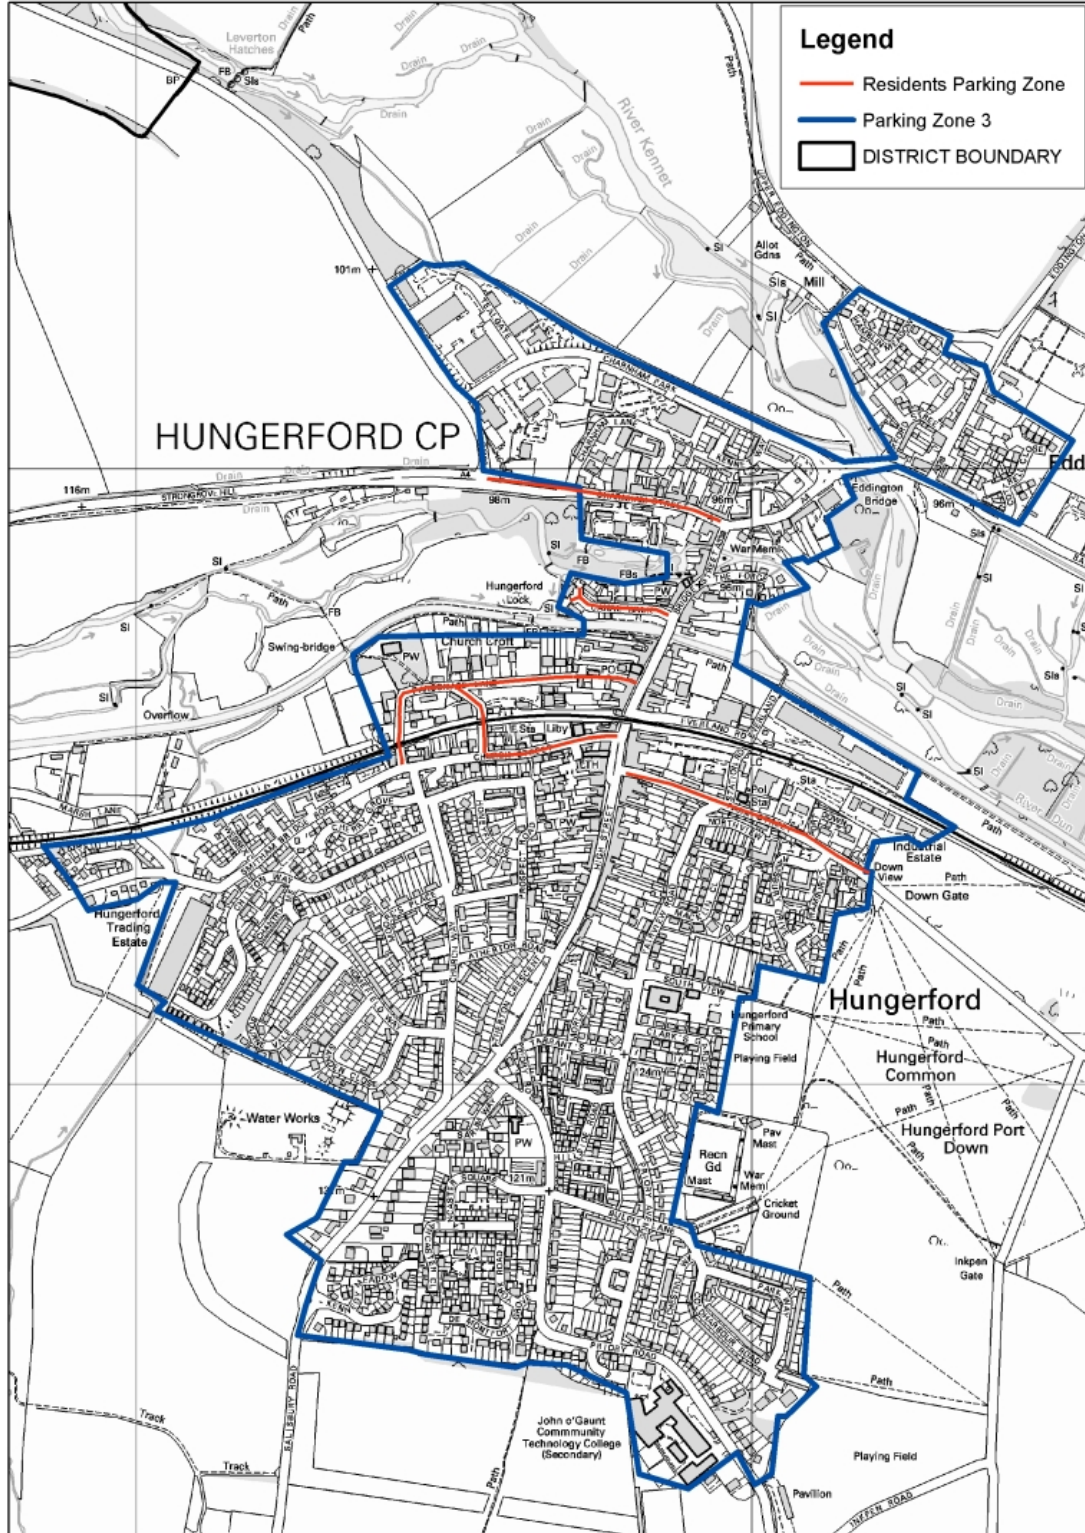

Residential Parking Policy Zones 2

Appendix 2 Residential Parking Policy Zones

Residential Parking Standard Zones - Newbury and Thatcham

Reproduced from Ordnance Survey map with the permission of the Controller of Her Majesty's Stationery Office (c) Crown Copyright 2014. West Berkshire District Council 0100024151.

2 Residential Parking Policy Zones

Residential Parking Standard Zones - Eastern Area and Pangbourne

Reproduced from Ordnance Survey map with the permission of the Controller of Her Majesty's Stationery Office (c) Crown Copyright 2014. West Berkshire District Council 0100024151.

Residential Parking Policy Zones 2

Residential Parking Standard Zones - Burghfield Common and Mortimer

Reproduced from Ordnance Survey map with the permission of the Controller of Her Majesty's Stationery Office (c) Crown Copyright 2014. West Berkshire District Council 0100024151.

2 Residential Parking Policy Zones

Residential Parking Standrad Zones - Hungerford

Reproduced from Ordnance Survey map with the permission of the Controller of Her Majesty's Stationery Office (c) Crown Copyright 2014. West Berkshire District Council 0100024151.