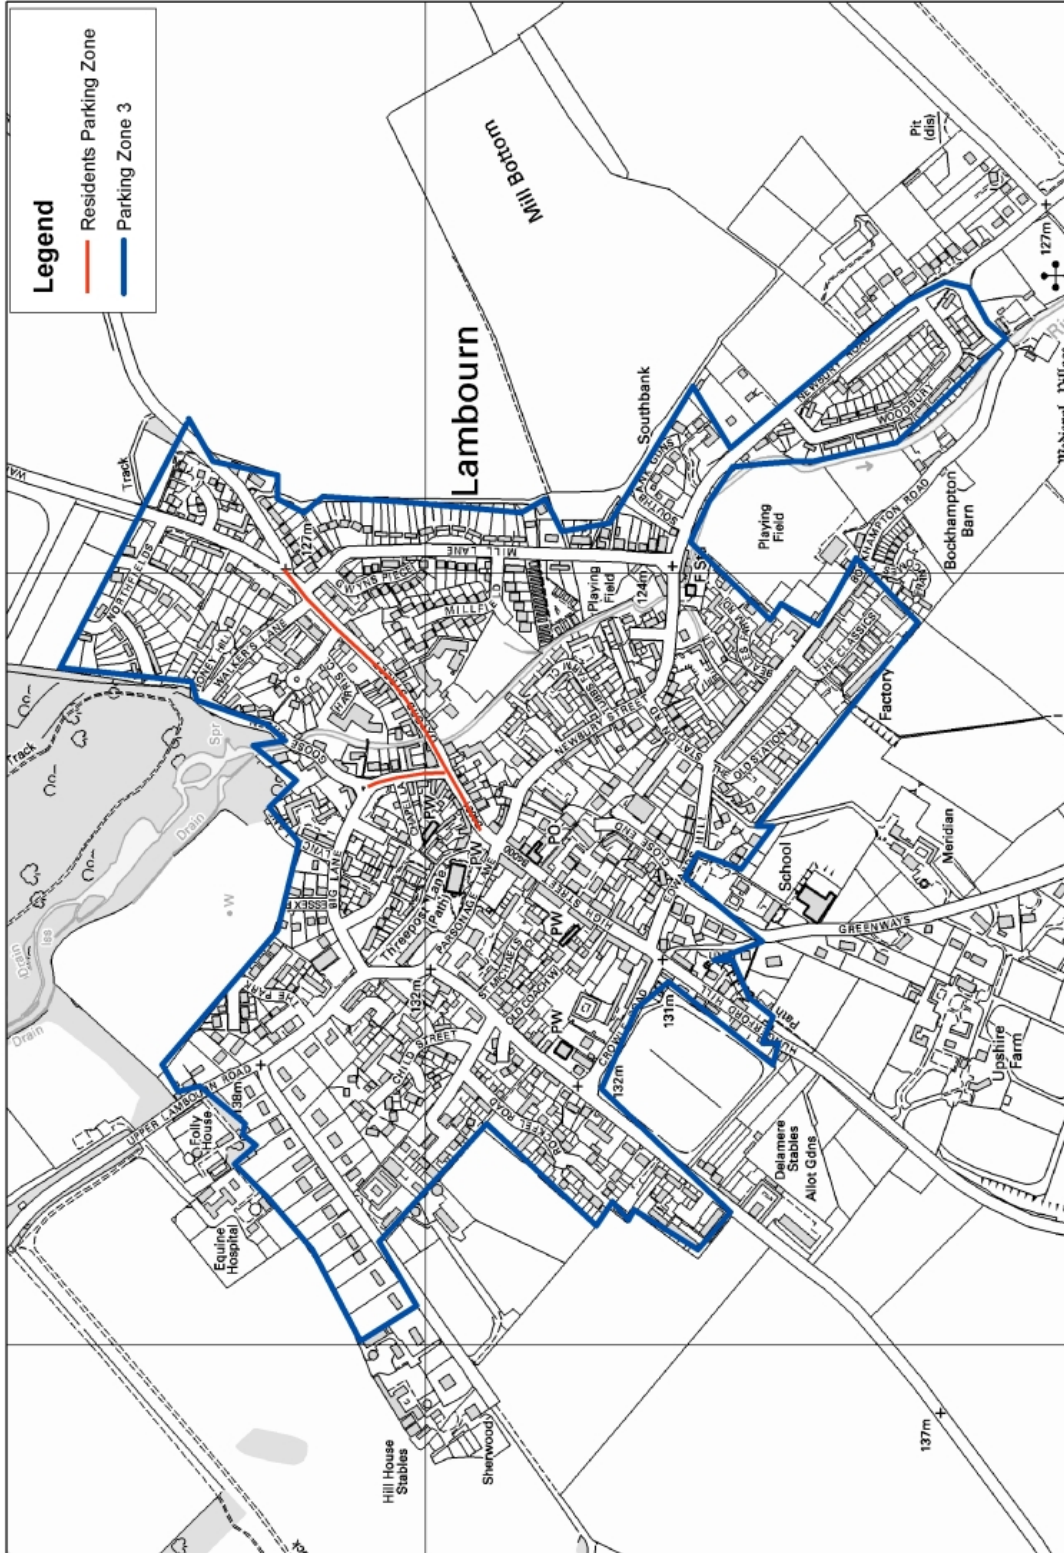

Residential Parking Policy Zones 2

Residential Parking Standard Zones - Lambourn

Reproduced from Ordnance Survey map with the permission of the Controller of Her Majesty's Stationery Office (c) Crown Copyright 2014. West Berkshire District Council 0100024151.