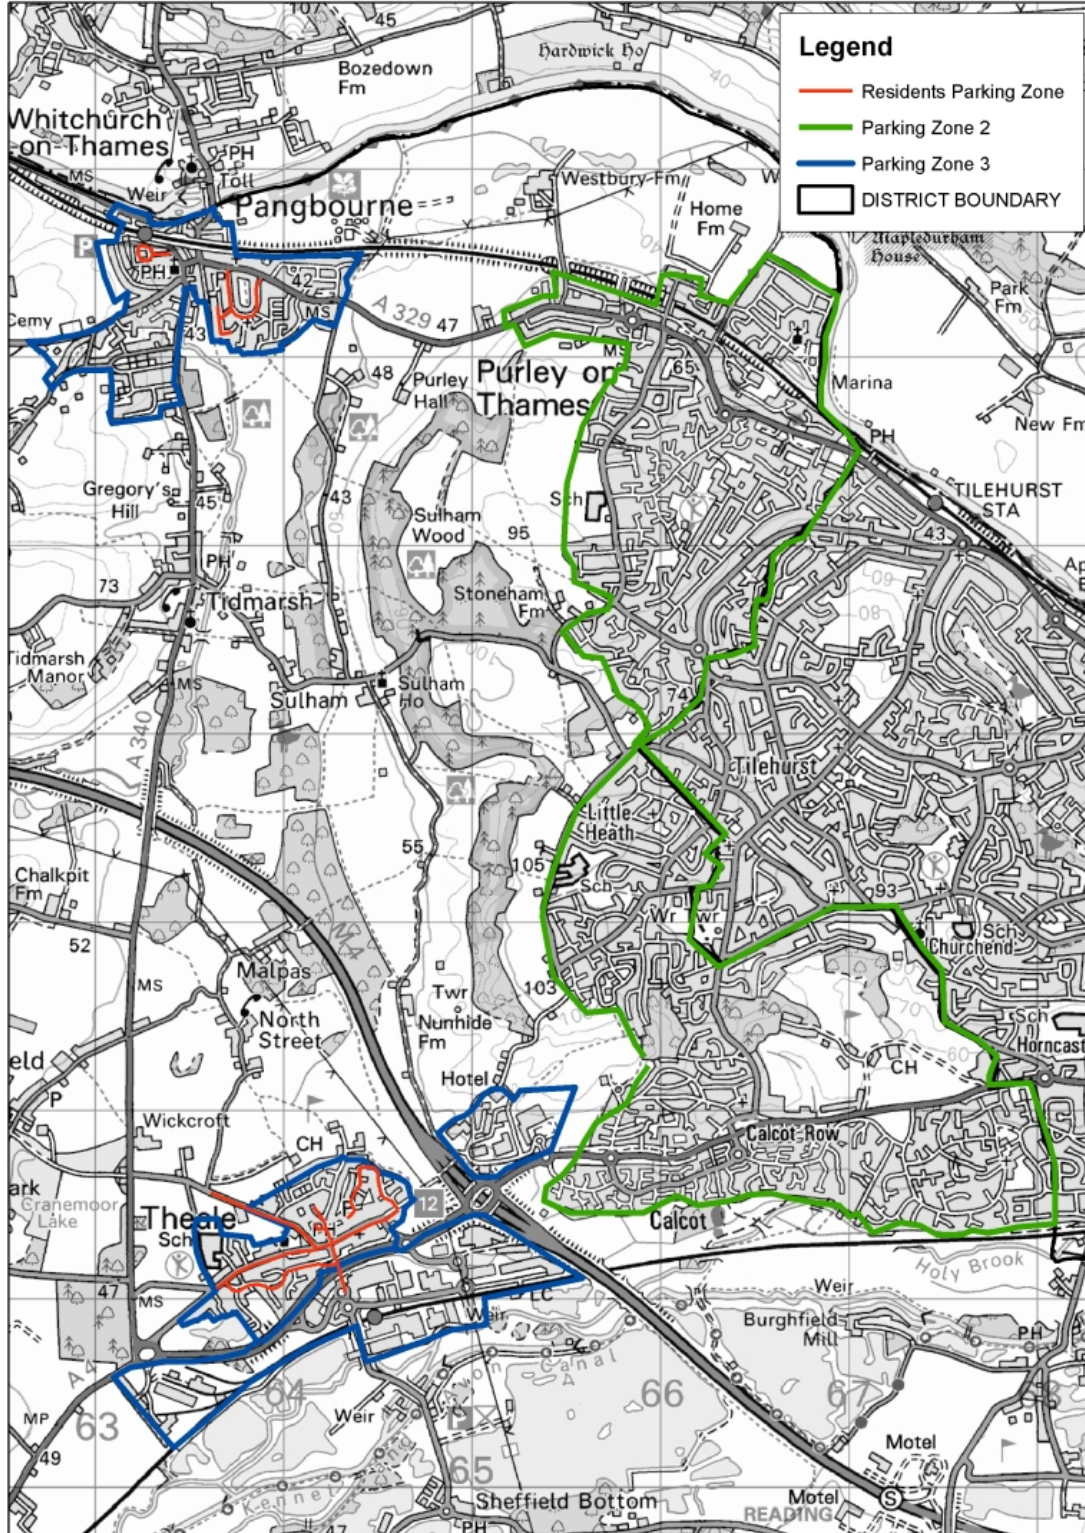

2 Residential Parking Policy Zones

Residential Parking Standard Zones - Eastern Area and Pangbourne