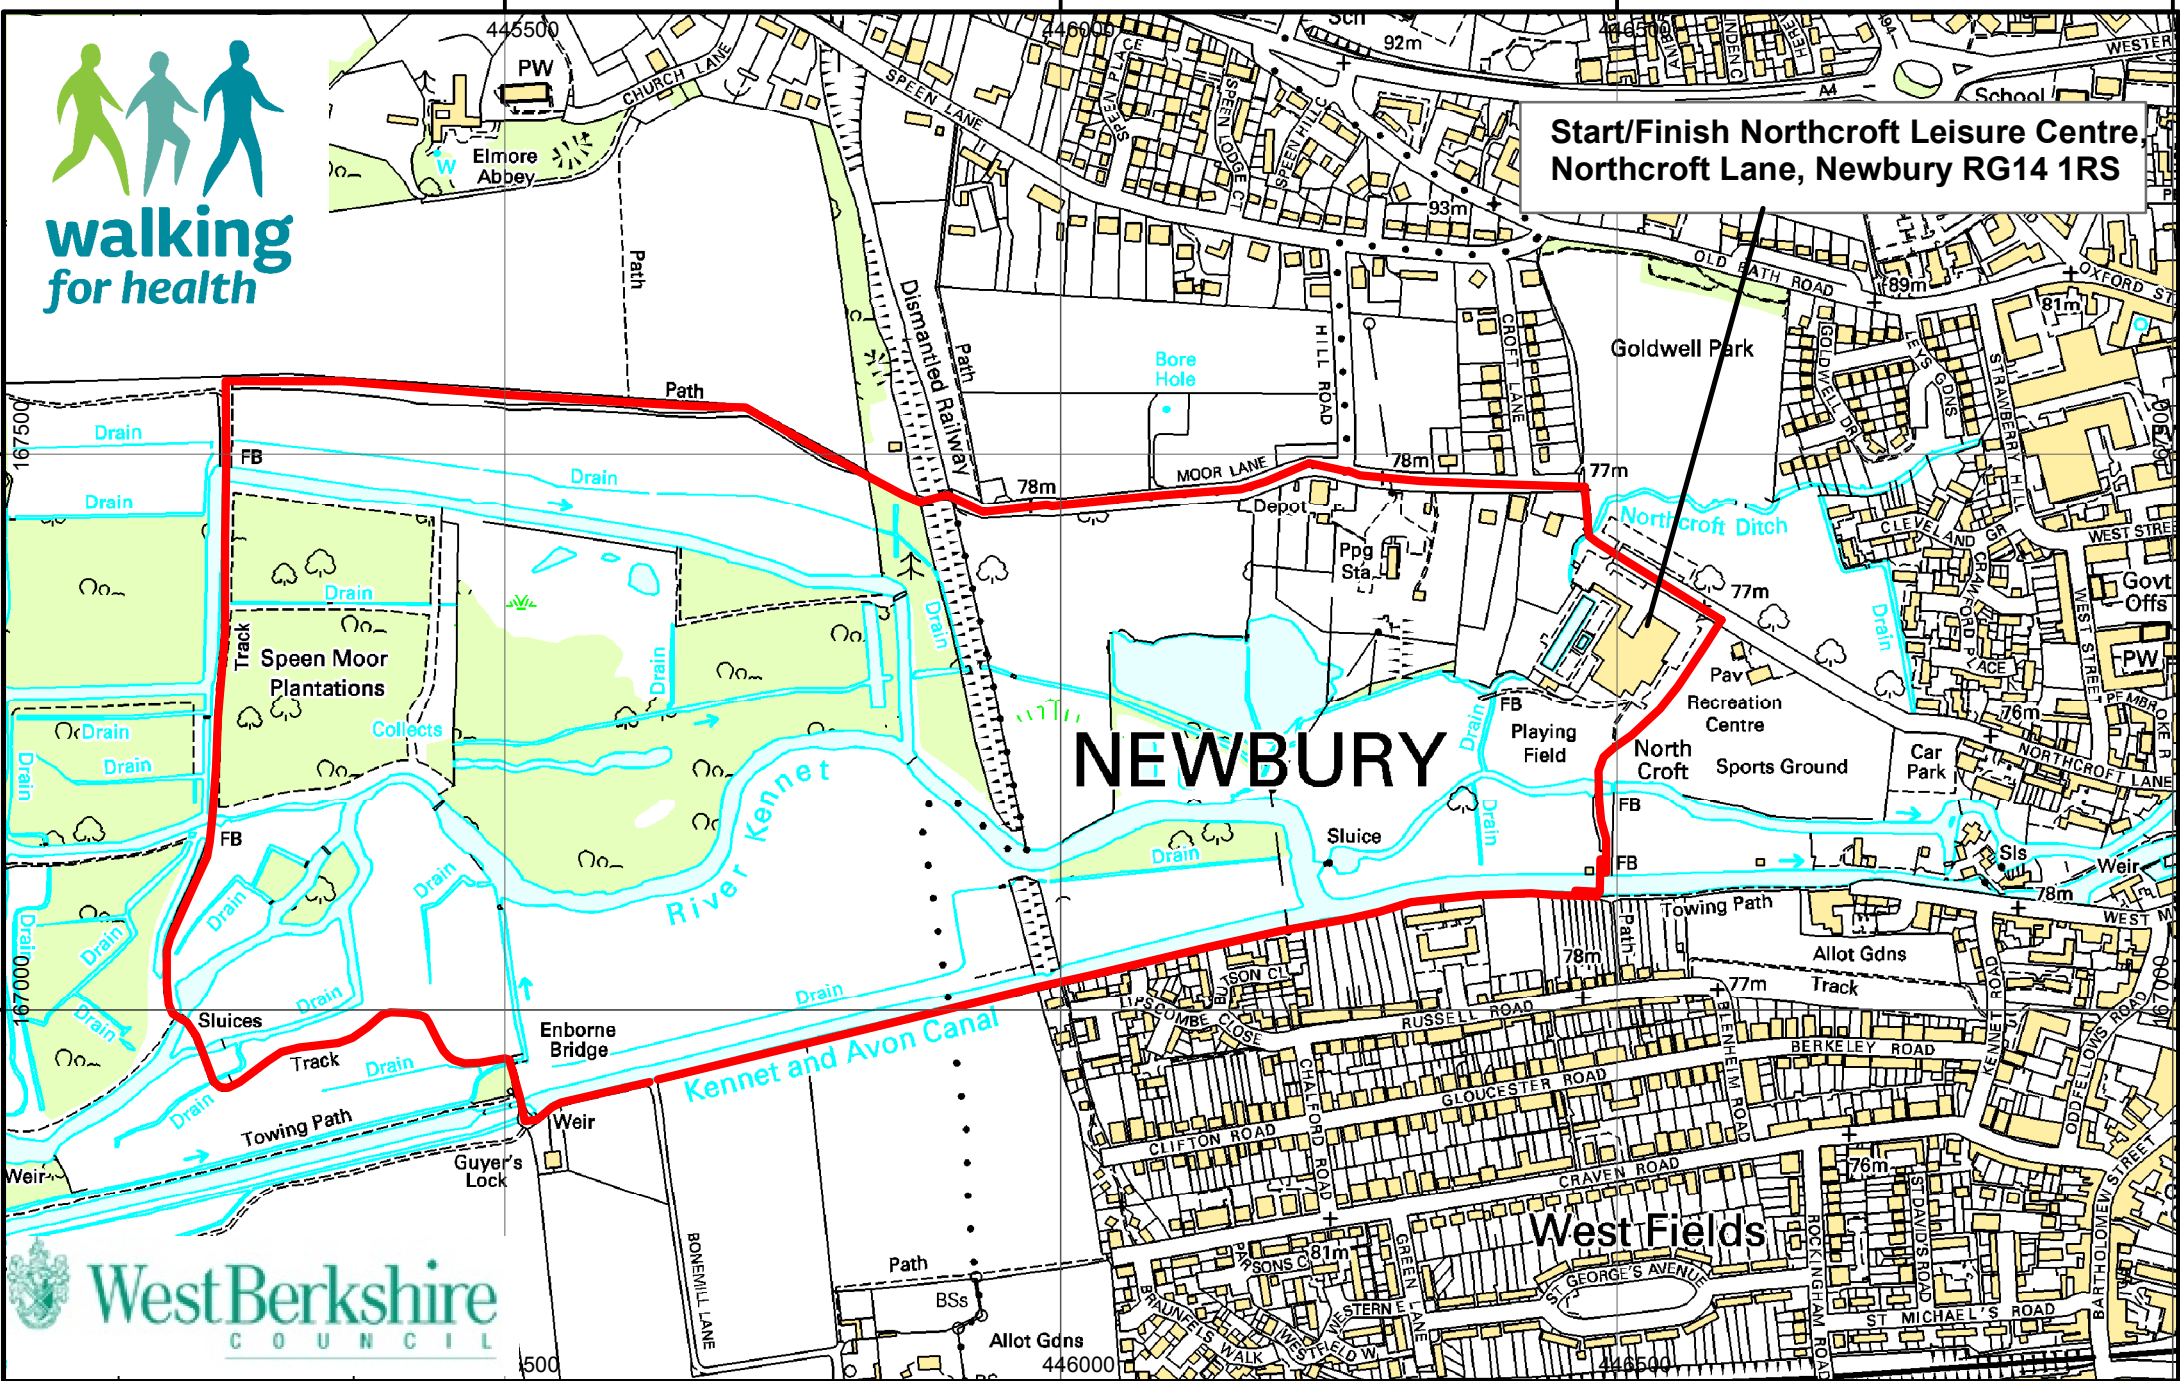

# Northcroft Route A, Newbury

Start/Finish Northcroft Leisure Centre  
Northcroft Lane, Newbury RG14 1RS

Reproduced from Ordnance Survey map with the permission of the Controller of Her Majesty's Stationery Office (c) Crown Copyright 2014. West Berkshire District Council 0100024151.